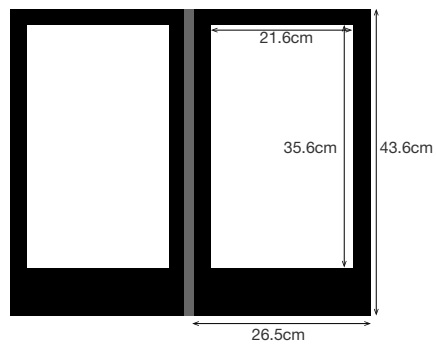

Product parameters

DBLM-13