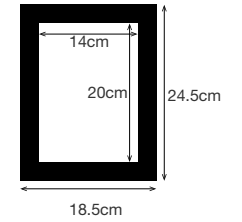

Product parameters

DBLM-04