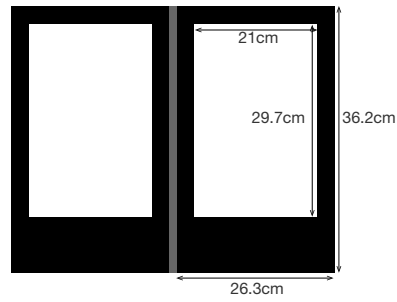

Product parameters

DBLM-09