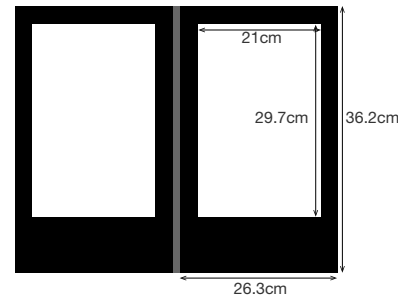

Product parameters

DBLM-10