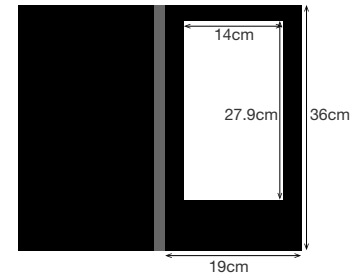

Product parameters

DBLM-07