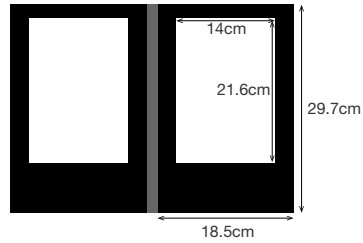

Product parameters

DBLM-01