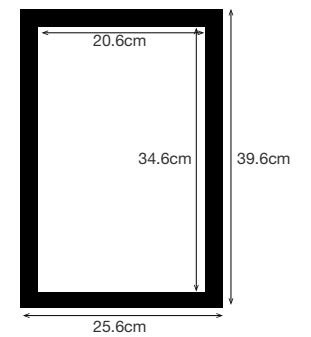

Product parameters

DBLM-16