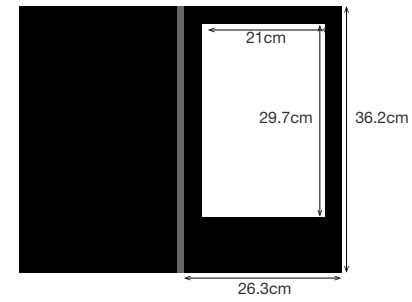

Product parameters

DBLM-11