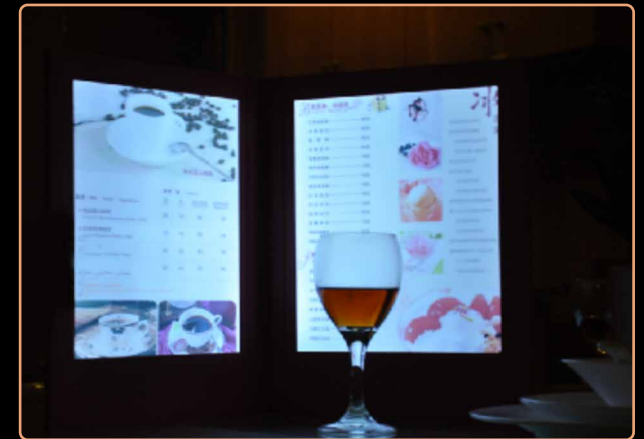

LED menu operating instructions