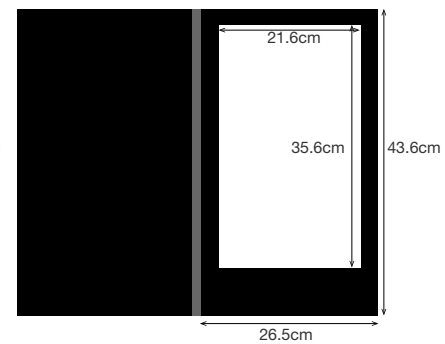

Product parameters

DBLM-15