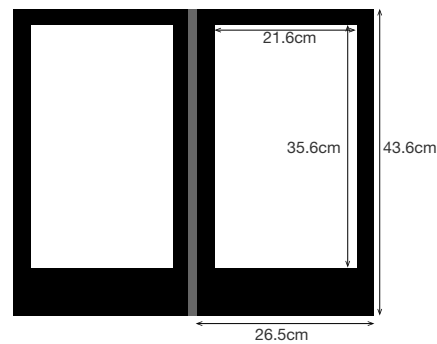

Product parameters

DBLM-14