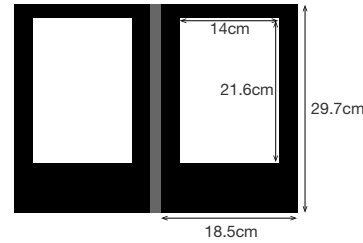

Product parameters

DBLM-02