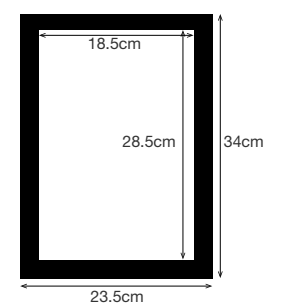

Product parameters

DBLM-12