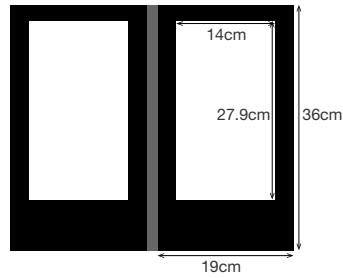

Product parameters

DBLM-05