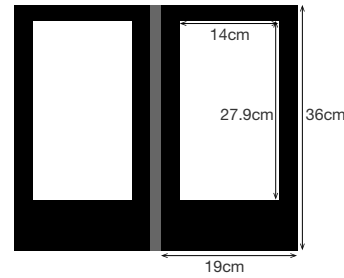

Product parameters

DBLM-06