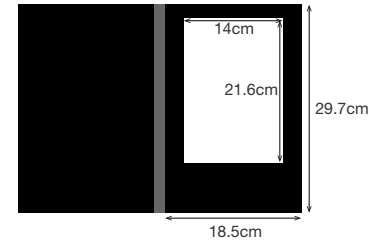

Product parameters

DBLM-03