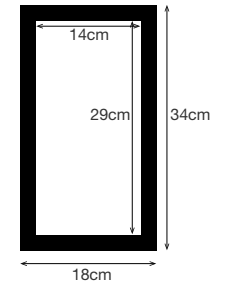

Product parameters

DBLM-08